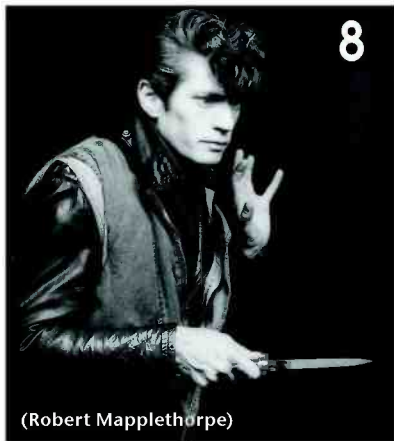

13.05x8.65	1	5 עמוד	the jerusalem post - weekend	01/2016	51590167-4
78 - 78					

top 10 things to do

8 ART

SELFIE-PORTRAIT

The new exhibition "Prima Facie" at [Tel Aviv University](#) surveys the changing face of portraiture from the beginning of the last century through paintings, drawings, sculptures, installations and video works by leading international and Israeli artists.

Ongoing at the Genia Schreiber University Art Gallery, 54 Haim Levanon Street, Ramat Aviv. Info: <https://en-art.tau.ac.il>

(Robert Mapplethorpe)